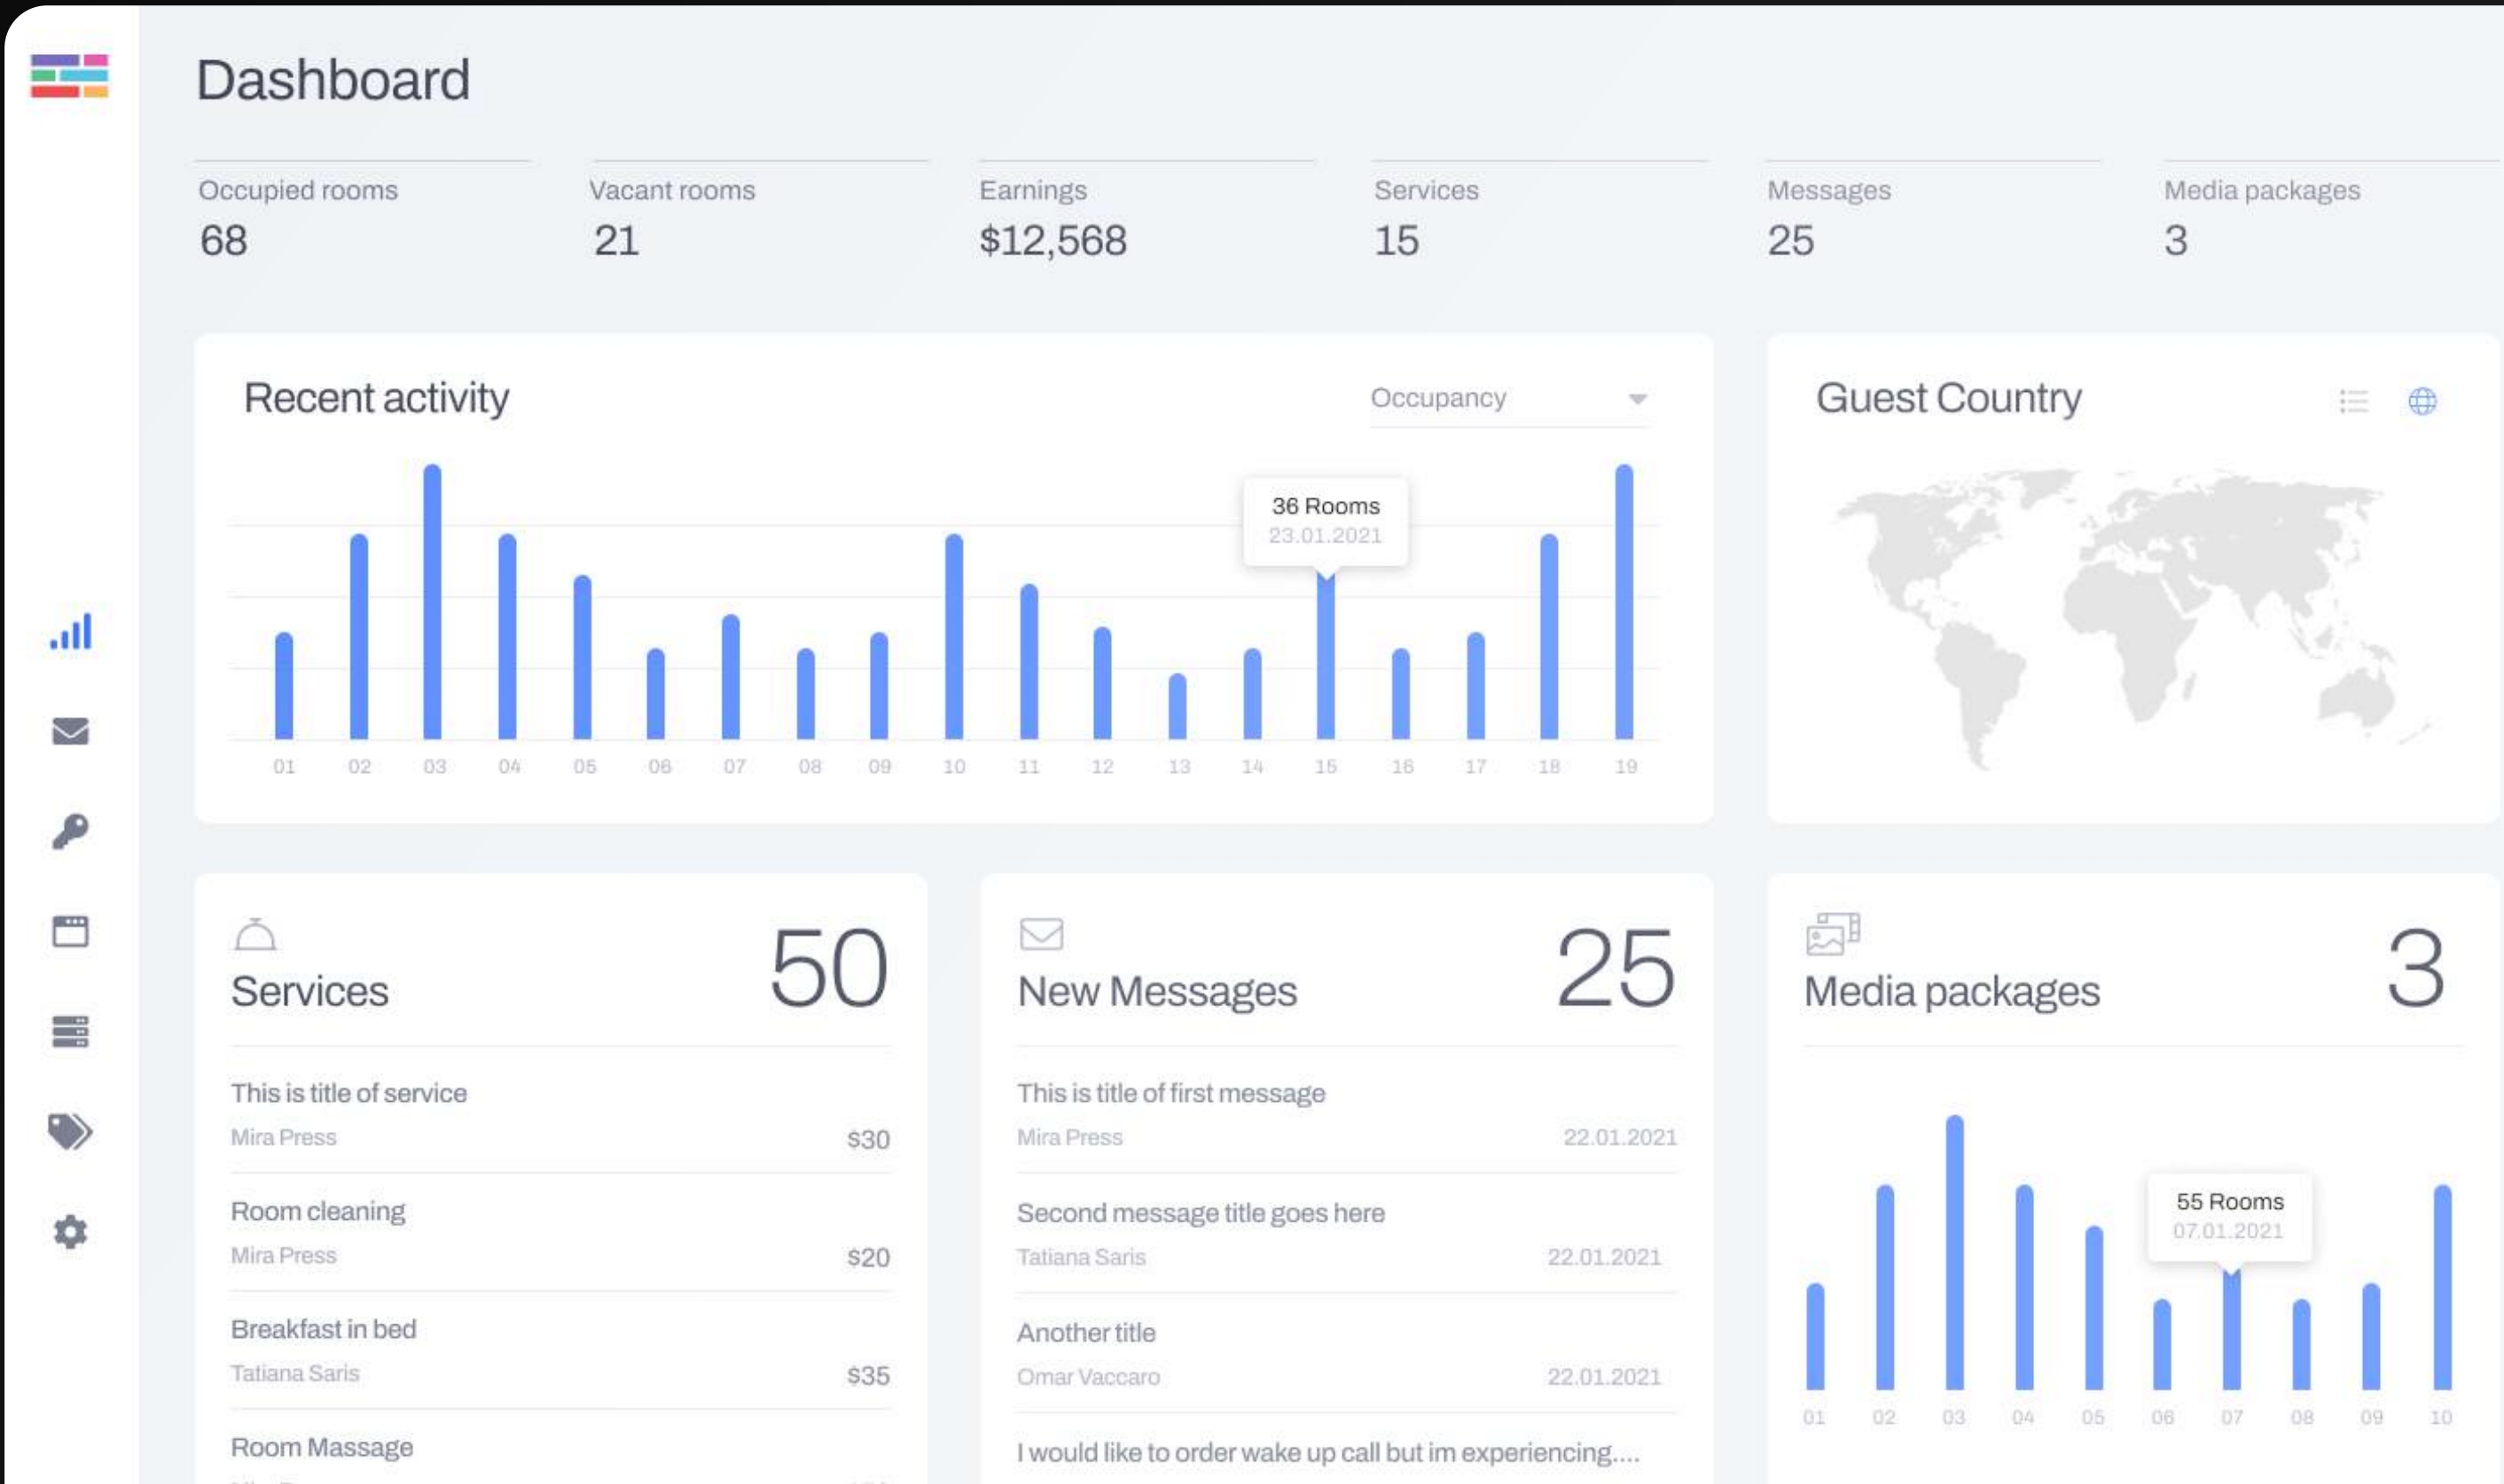

## **Triple screen**

The most feature-rich triple screen experience, which allows your guests to interact with the complete range of facilities and services on offer at your hotel as well as watch WIFI TV channels, VOD content and more!

# All key data at one glance

Use our admin dashboard to get key information about use and performance of the system. Dashboard shows real time information and its accessible via computer or tablet through browser.