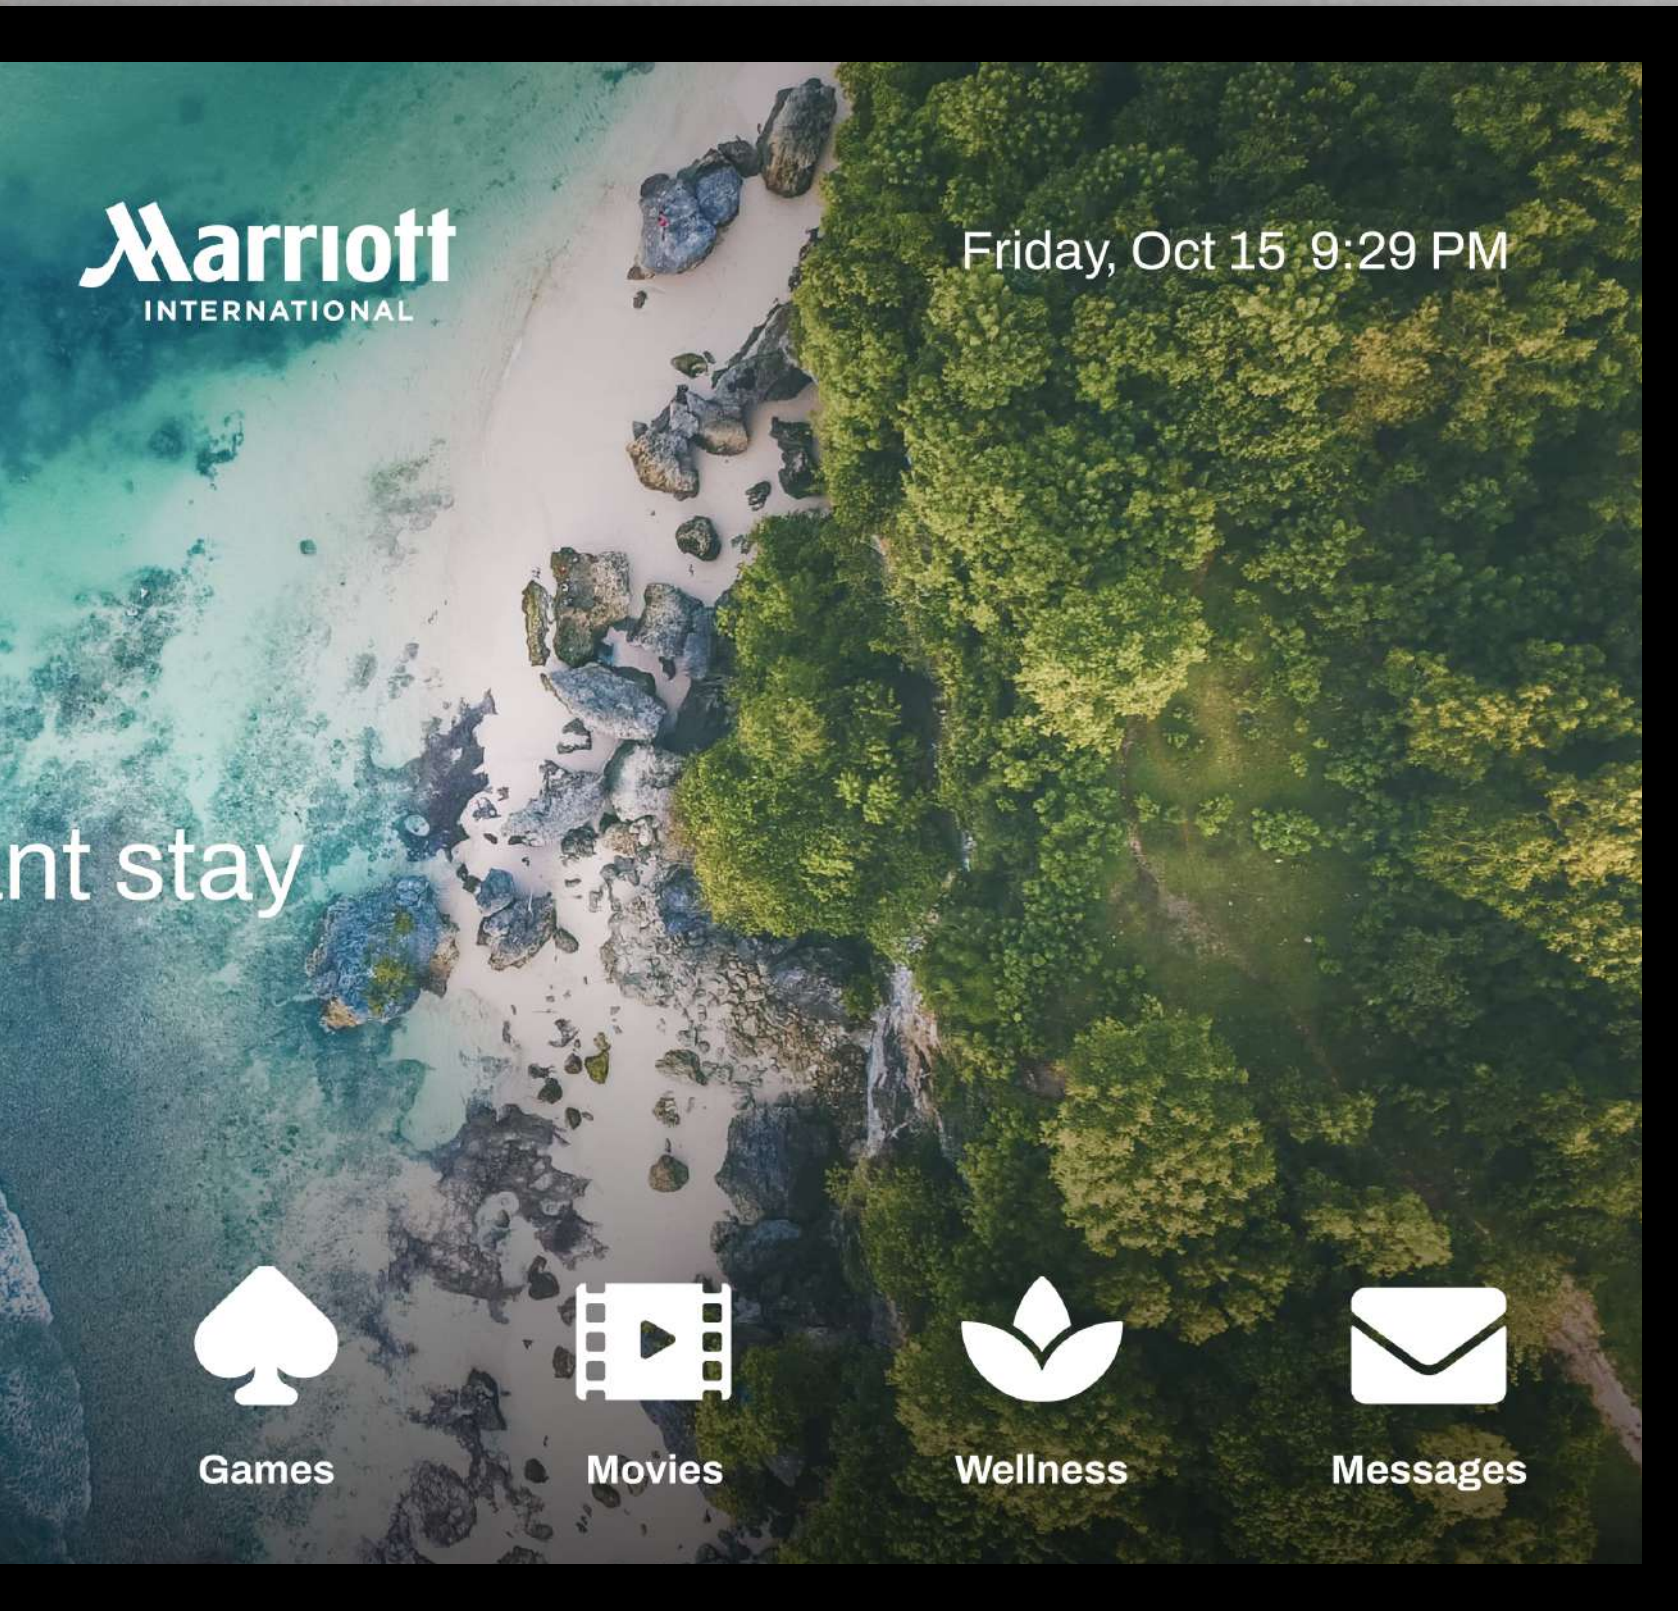

Inform your guests

Unlimited ways to interact with your clients, to spread information, to promote your business partners with detailed important descriptions and HD images.