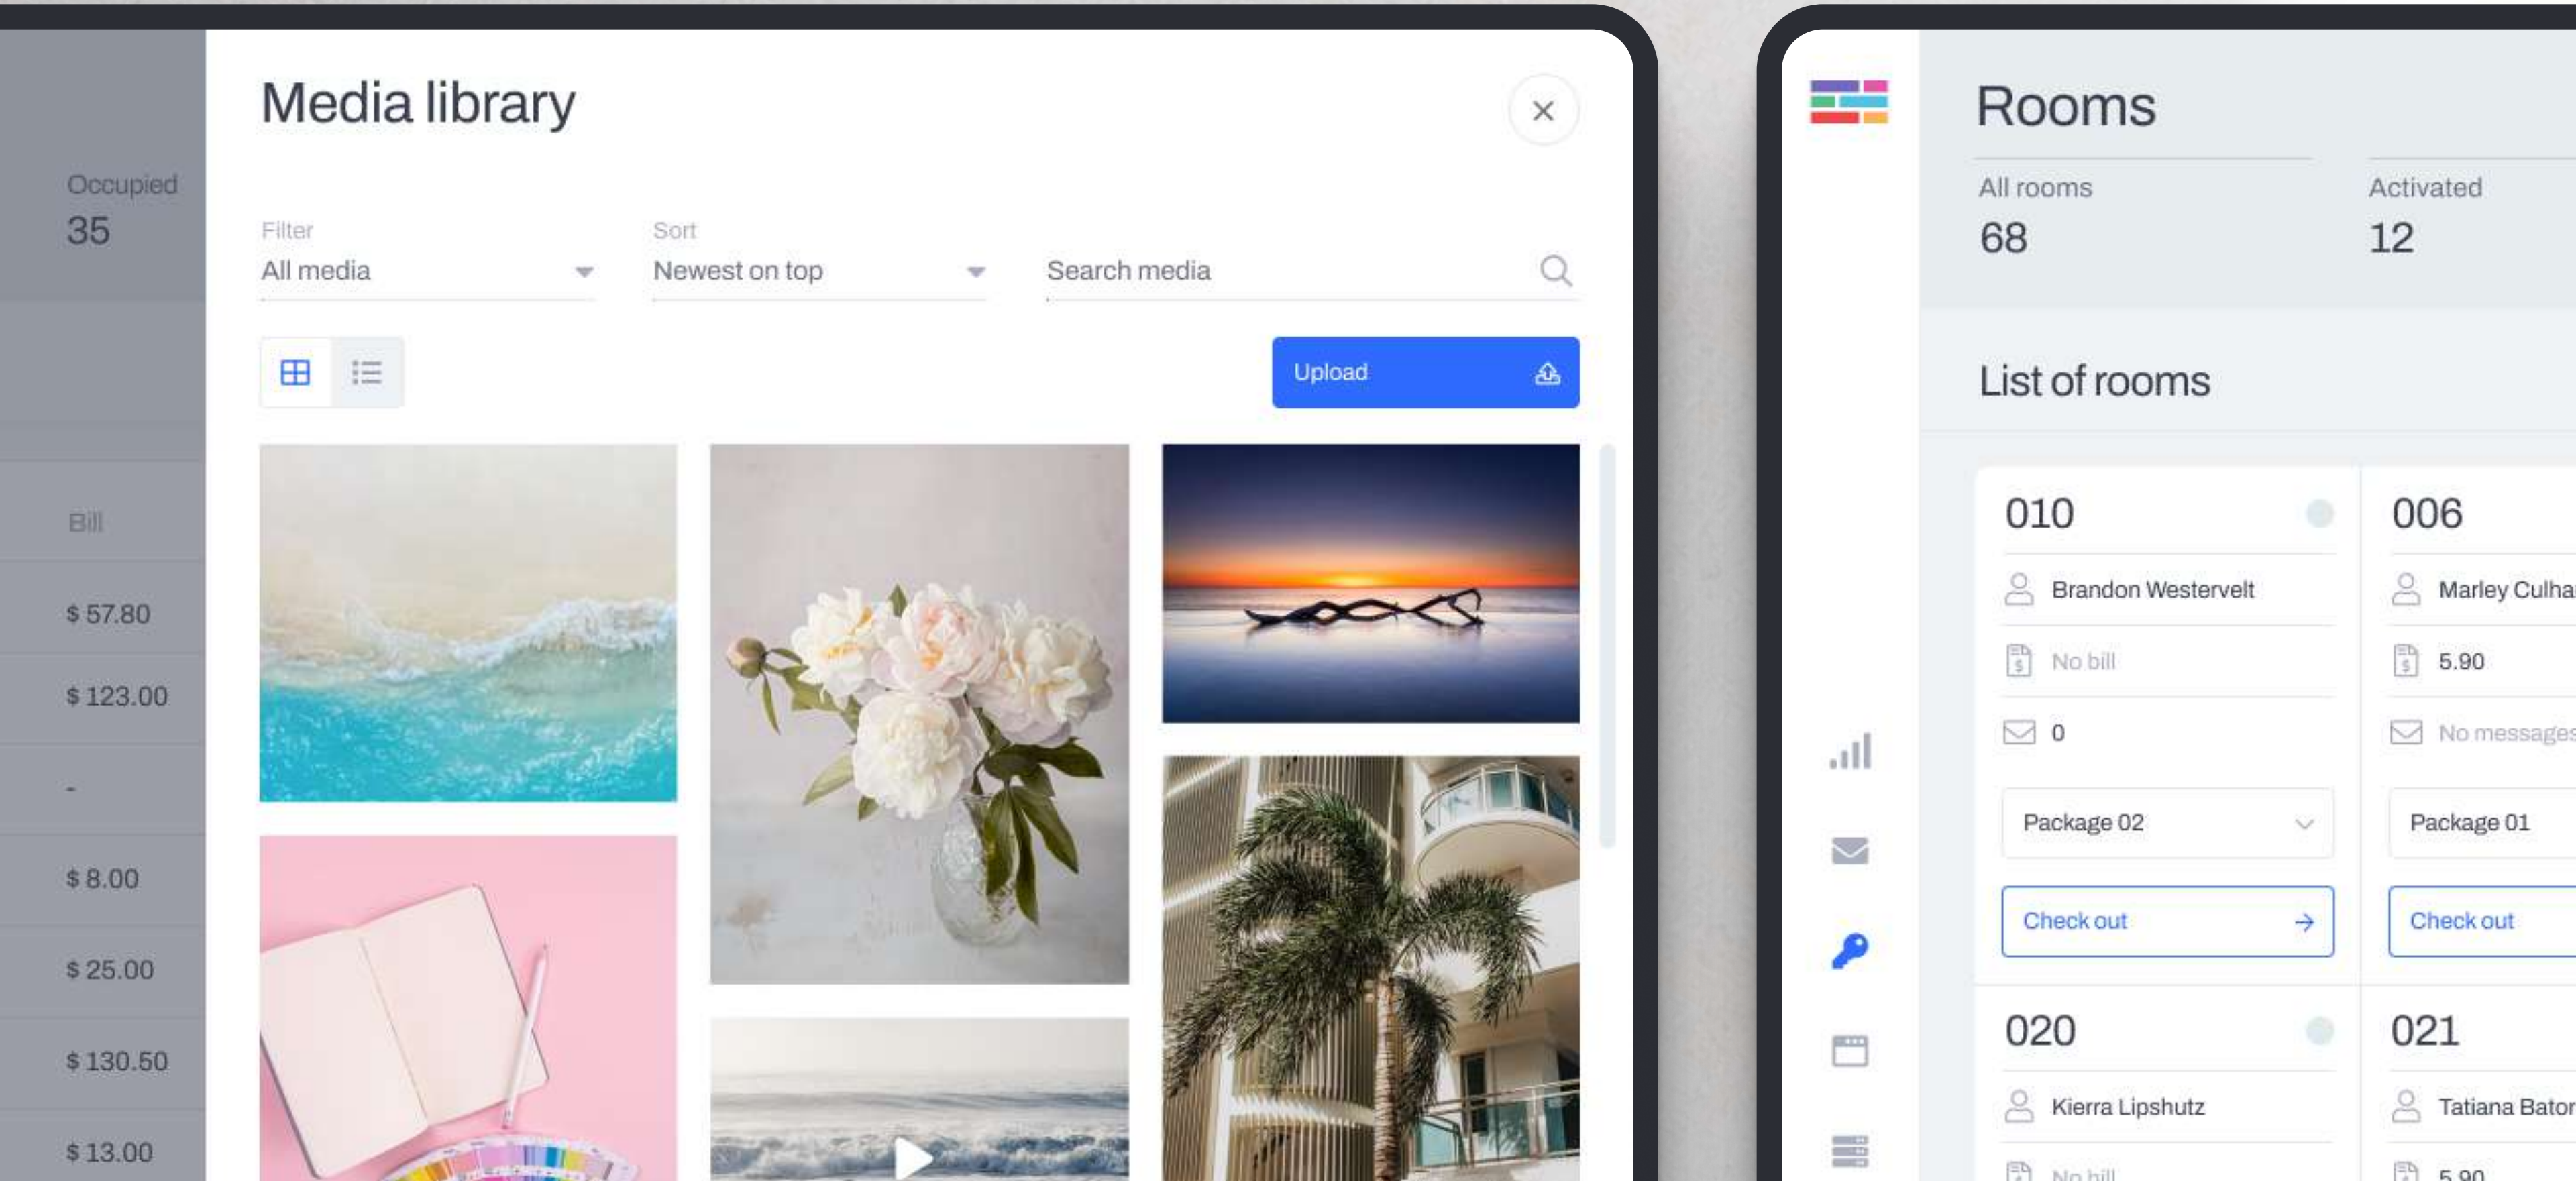

Feature and content management

Easy to use Web Interface to change any information in seconds and send offers, announcements, events etc. directly in real time to the TV's screens