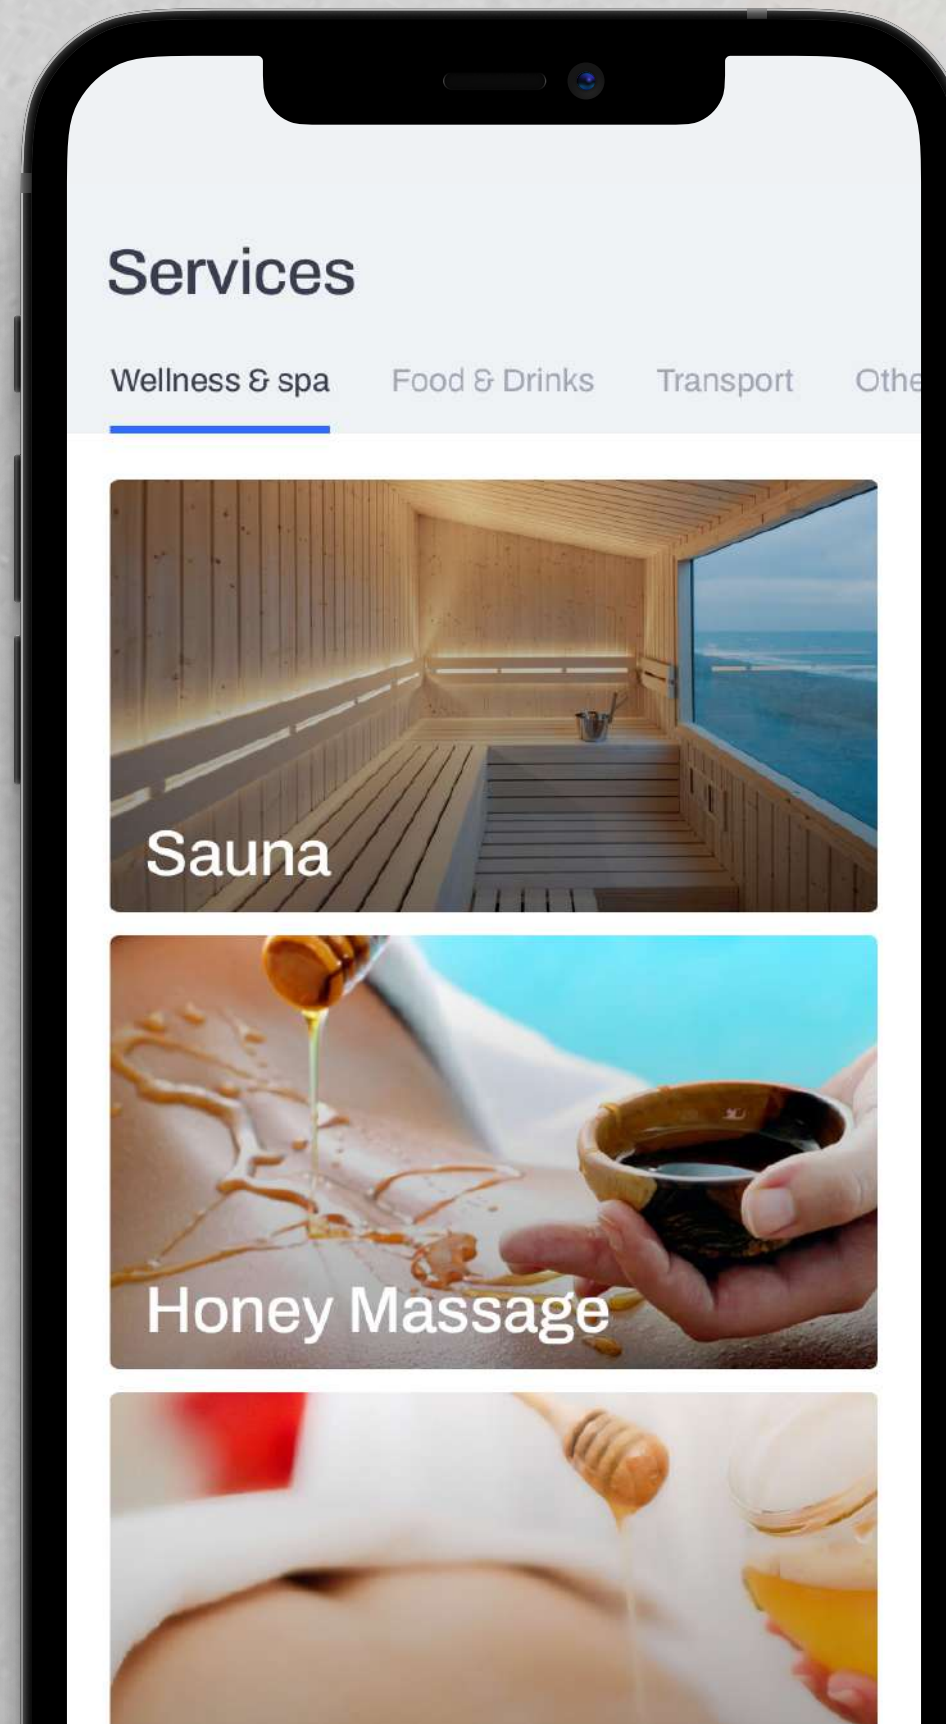

Order items from your phone

Easy access to products and services when not in the front of TV through any smartphone device or tablet