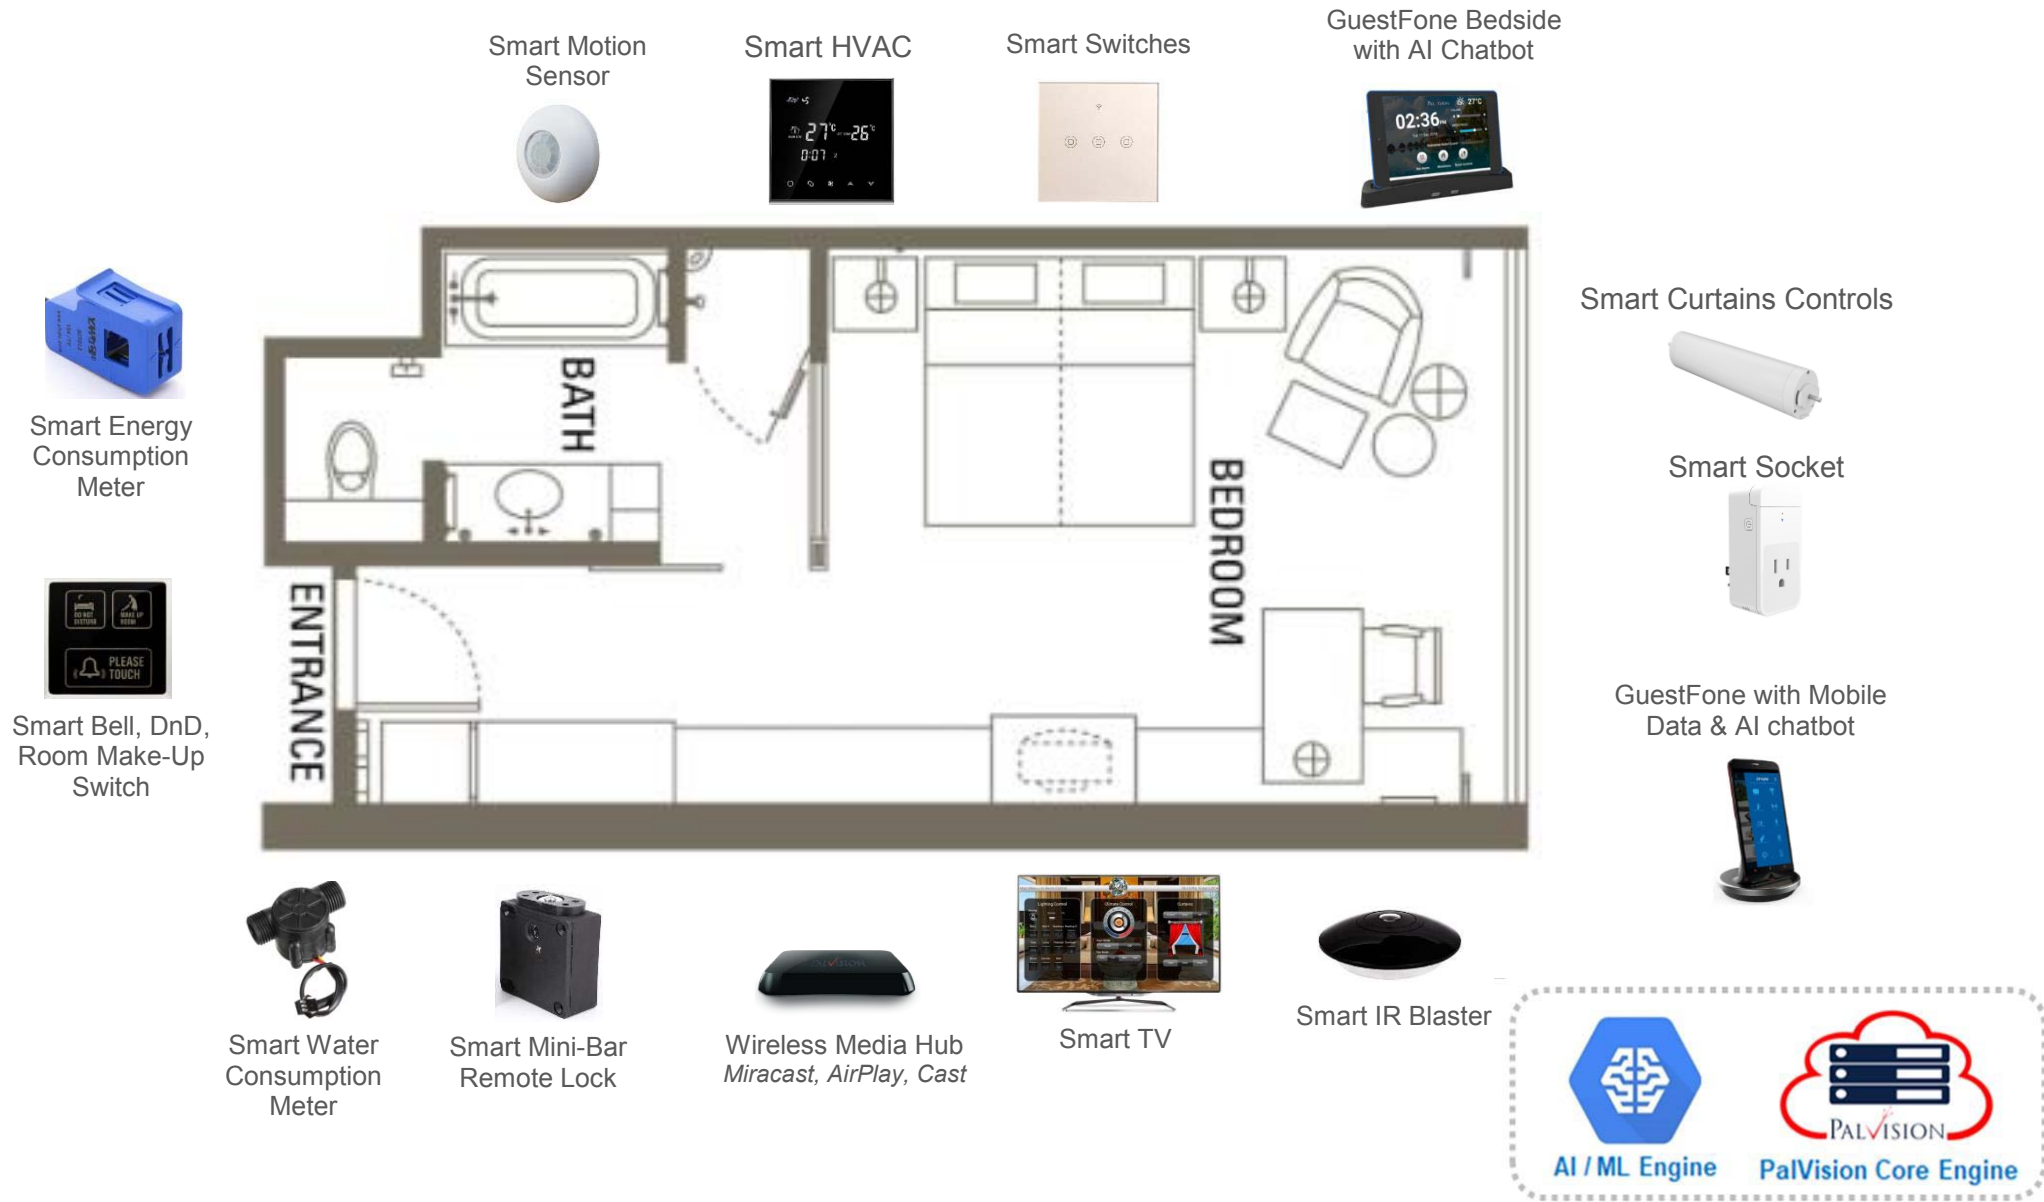

RISTVOT Implementation

* PalVision's AI-driven engine supports In-Room MCU, on-premise central MCU or cloud-hosted MCU

* Utilizes lightweight MQTT-over-WIFI protocol